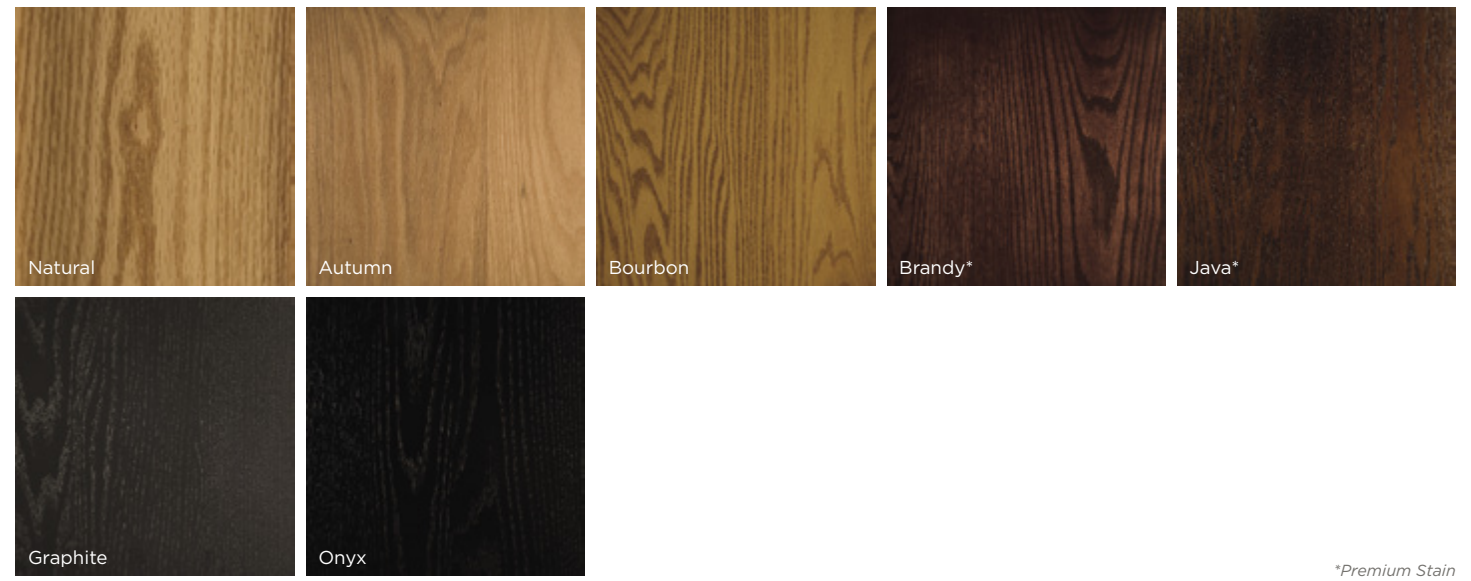

RED OAK

A timeless American classic, Red Oak is known for its coarse texture, predominant contrasting grain patterns, and overall strength and durability. Color variations from pale yellows to reddish-browns are typical and more prominent with light or natural finishes.

1900: BRIARCLIFF | Cherry | Bourbon • BRIARCLIFF | Paint | Silvermist