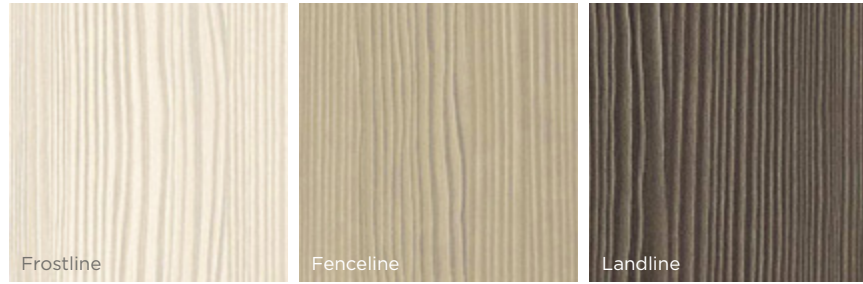

LINEA COLLECTION

TEXTURED LAMINATE (TSS)

Growing in popularity, Conifer has a consistent and lively linear wood grain. The textured surfaces exhibit authentic natural character and focus on color, which continues to gain greater importance than the type of wood itself.

- Door Styles: Terra, Firma, & Fusion -

Frostline

Fenceline

Landline