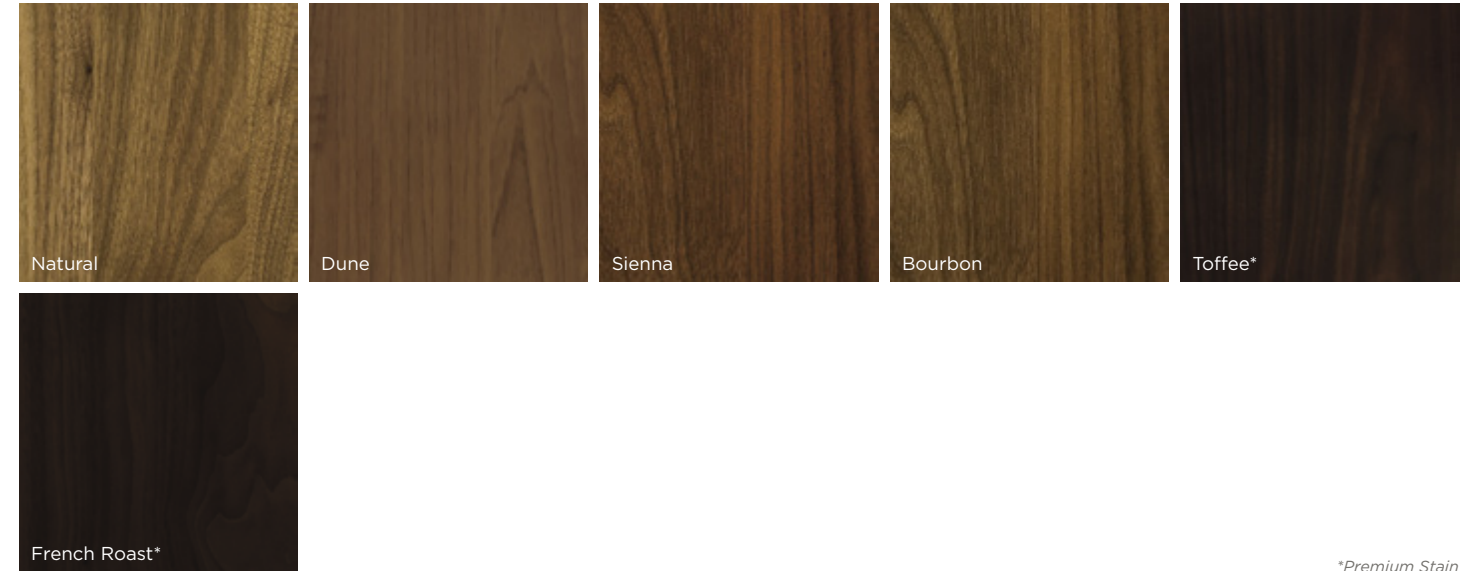

*Premium Stain