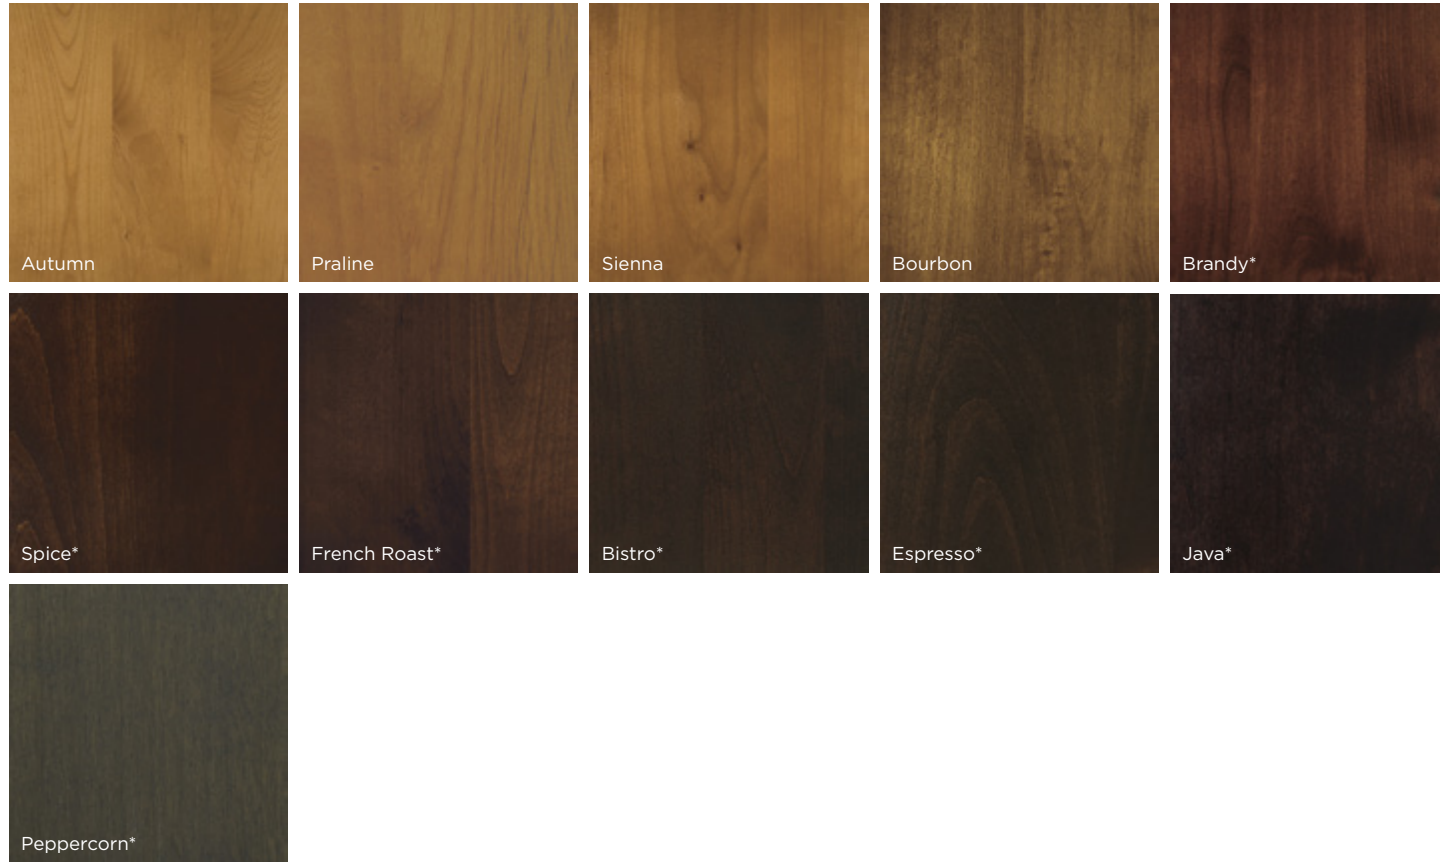

FASHION PAINT COLORS

PICK YOUR COLOR

COLOR SELECT PROGRAM

Pick any paint color from the Sherwin-Williams library to coordinate with your existing wall and trim finishes. Plus, you receive the same high-quality paint finish used for all of our standard color offerings.

Available in 1900 & VERO. | See your Belmont Cabinet Co. Dealer for details.

1900: **TERRA** | Legno Collection | Hadley* • **PASADENA** | Paint | Rosemary (Color Select)

*NEW: Fall 2022

ALDER

Native to the Pacific Northwest, Alder has a fine, smooth, straight grain with random mineral streaks, tight knots, and mild color variations from pale reds to reddish-browns.

- Also available in Rustic Alder, featuring random pin holes, knots, and grain variation. -
Some exclusions apply. See your Belmont Cabinet Co. Dealer for details.

**Premium Stain*

CHERRY

Common in fine furniture, Cherry is an eastern grown hardwood that exhibits a smooth, tight grain, and mild color variations from pale yellows to deep reddish-browns. Fine pin holes, pitch pockets, grain variation, and darkening with age all occur naturally, adding to the beauty of Cherry.