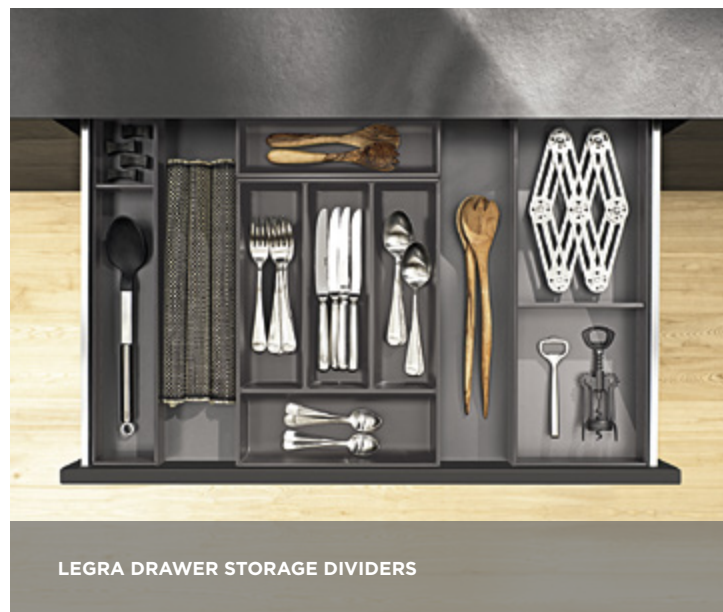

BASE UTENSIL ORGANIZER

BASE PULL-OUT

LEGRA DRAWER STORAGE DIVIDERS